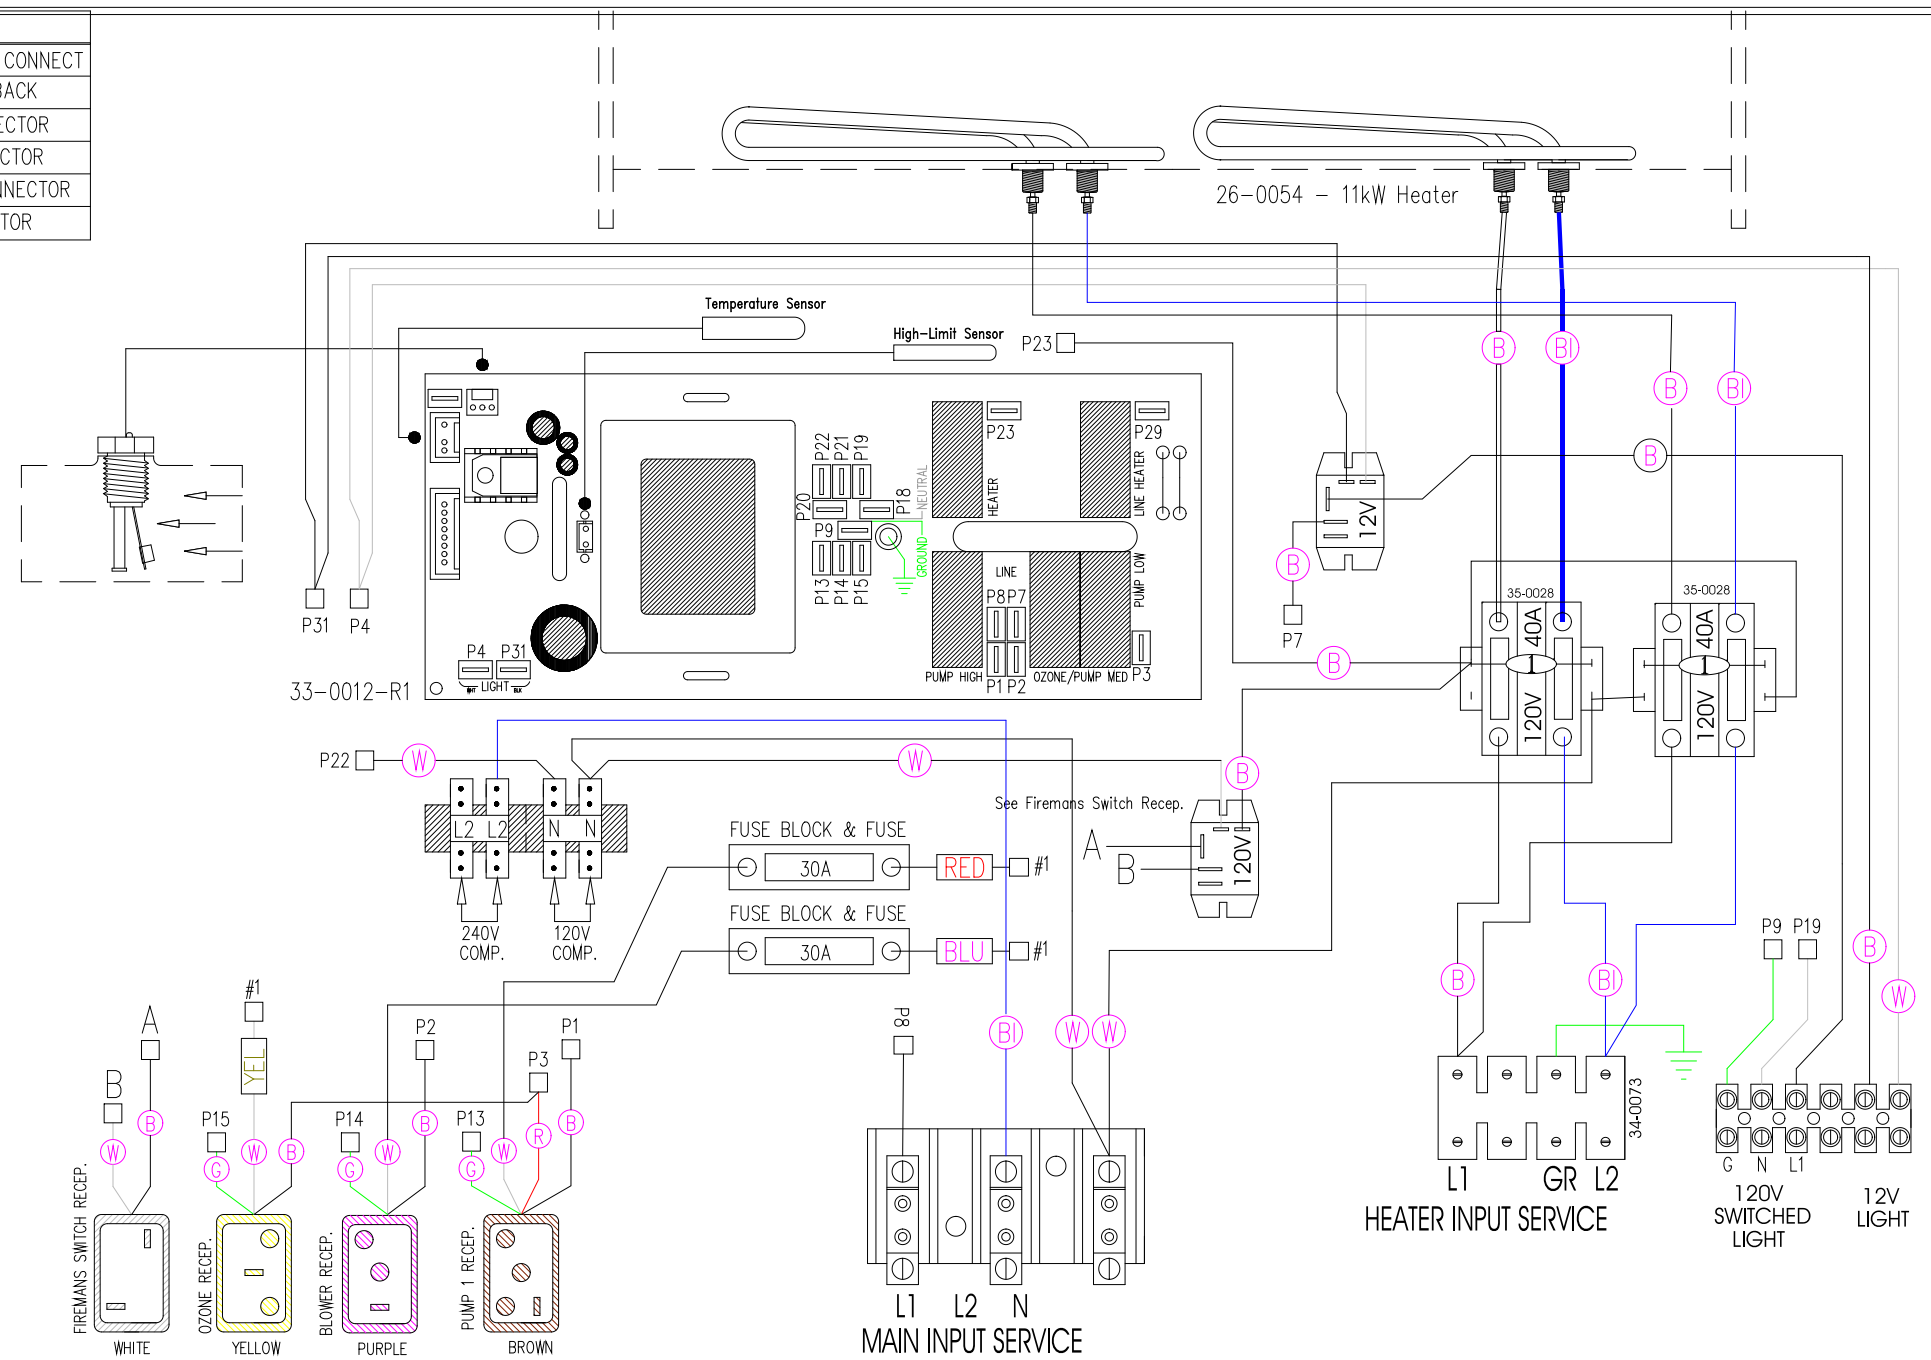

LEGEND	
□	- 1/4" QUICK CONNECT
▢	- 1/4" PIGGYBACK
⊞	- FORK CONNECTOR
○	- RING CONNECTOR
⊞	- SOCKET CONNECTOR
△	- PIN CONNECTOR

Manufacture Notes:

HYDRO-QUIP
CORONA, CA (951) 273-7575

Drawn	Rev	Wire Color Code
MBS	1	
Date	07.17.07	B - Black Br - Brown R - Red O - Orange Y - Yellow
Diagram No.	5158	G - Green Bl - Blue V - Violet W - White Gr - Gray